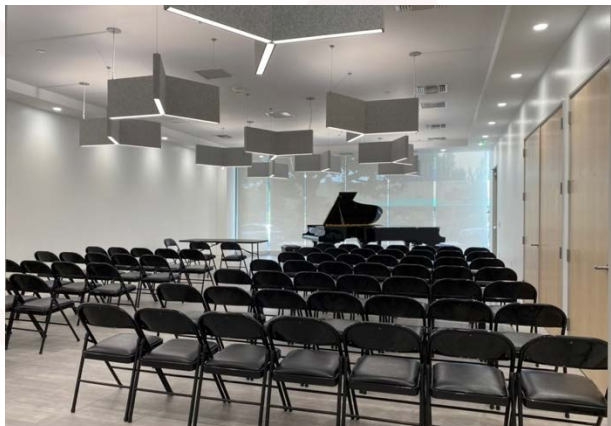

RECITAL HALL

Recital Hall (1,045 sf) • 75 Padded Folded Chairs
Minimum Rental: 2 hours • Piano Tuning Included

STARTING RENTAL RATES

Recital Hall is also available without grand pianos.
Please ask us about our rates!