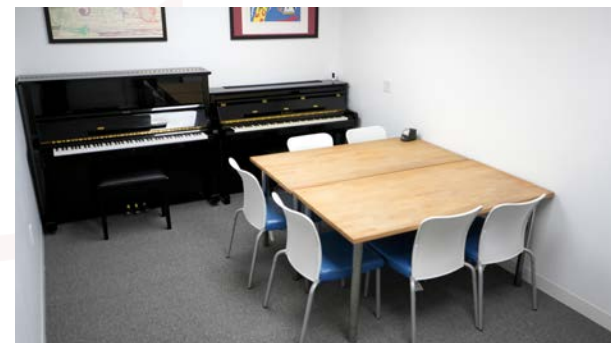

SMALL CLASSROOM

Room 6 (168 sf)
Minimum Rental: 1 hour
2 Large (8'x4') Music Staff Whiteboards
Table(s), Chair(s), and Music Stand(s)

Kawai Professional 50" Upright Piano BL-51
Kawai Digital Hybrid Upright Piano CS10